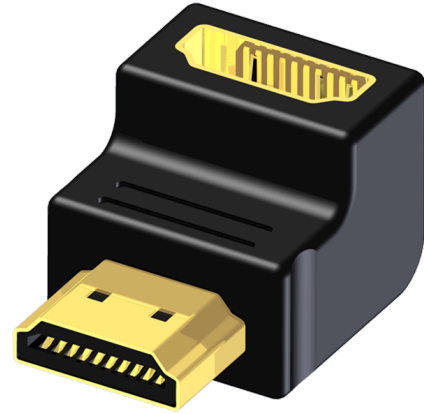

BSP460

Adapter - HDMI female - HDMI male - 90° angle

The BSP460 is an HDMI 19 female to HDMI 19 male adapter angled. This adapter can reduce the strain on the HDMI cable when it is built in to a wall or laid in a cable gutter.