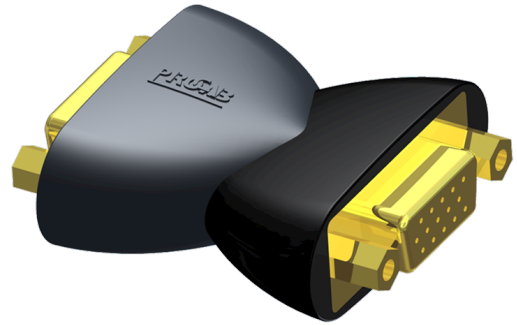

# CLP321

Adapter - SVGA female - SVGA female

The CLP321 is an SVGA female to SVGA female straight adapter. This adapter can be used for connecting two VGA cables, to gain a longer video signal. The firm molding over the connector ensures an isolation from the ground and gives a solid feel.