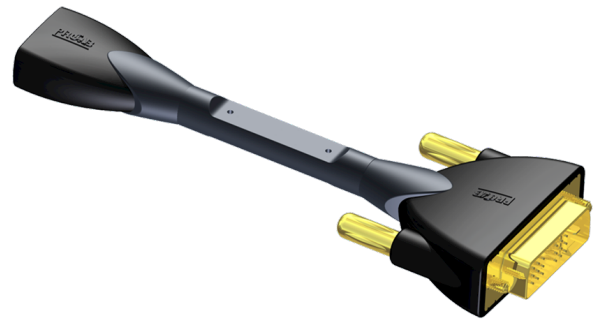

CLP341

Adapter - HDMI female - DVI male - flexible

The CLP341 is an HDMI 19 female to DVI male straight adapter. This adapter can transform the connection of a HDMI cable to DVI for monitors, projectors or tv's where only a DVI input is available. The adapter has a flexible body to release strain on the input connection or connected cables. The firm molding over the connector ensures an isolation from the ground and gives a solid feel.