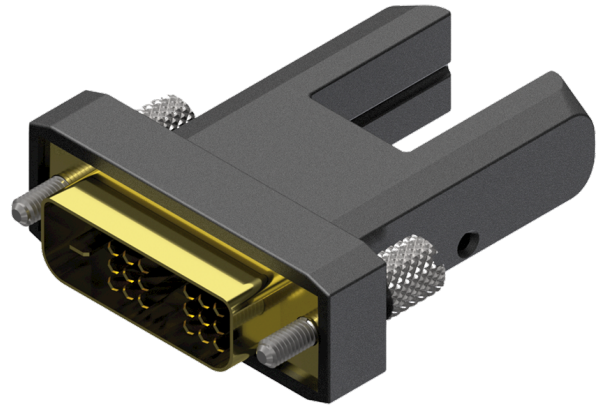

## Highlights:

---

- Fiber optic technology
- Exchangeable connectors

The COP140 is an HDMI Micro D female to DVI-D male straight adapter for use with the CLV220A only. This adapter can transform the connection of an HDMI cable to DVI for monitors, projectors or TV's where only a DVI input is available.