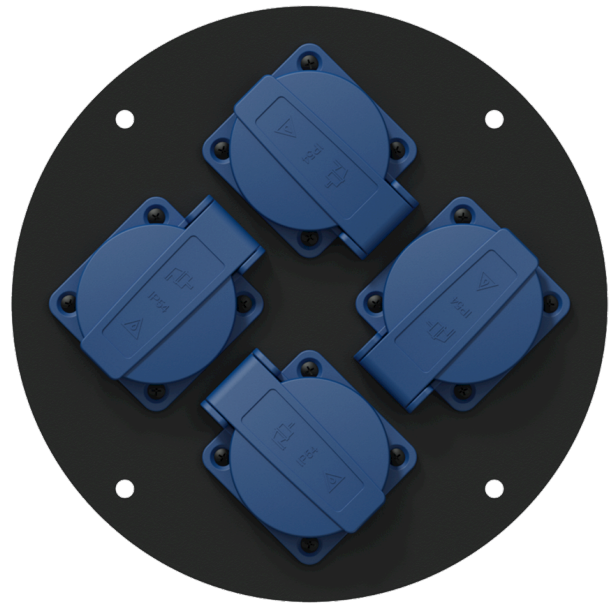

The CRP244 is an optional center plate which can be assembled to the professional CDM310 cable reel. It contains four pre-wired power sockets with hinged lids, providing a fast and reliable power solution with IP54 protection. The CRP244 comes available in two versions with French (CRP244F) and German (CRP244G) type power sockets.

Variants:

- CRP244F - French connectors
- CRP244G - German connectors