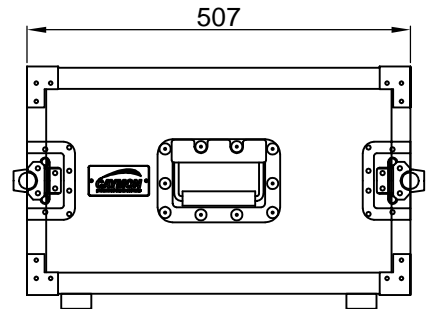

Top View

Front View

Side View

	<h1>FC106</h1>	Product description: PROFESSIONAL FLIGHTCASE - SEPARATE FRONT AND REAR COVER - 6 UNITS	
	Weight: TBA	Outer dimensions: (w x h x d) 529 x 319 x 687	Unit height: 6 HE