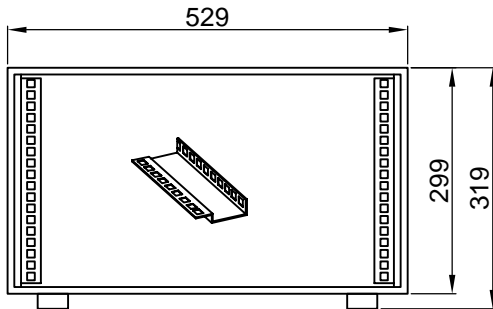

Top View

Front View

Side View

	<h1>FC106</h1>	Product description: PROFESSIONAL FLIGHTCASE - SEPARATE FRONT AND REAR COVER - 6 UNITS	
	Weight: TBA	Outer dimensions: (w x h x d) 529 x 319 x 687	Unit height: 6 HE