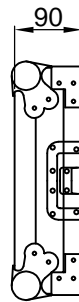

Top View

Front View

Side View

	<h1>FC106</h1>	Product description: PROFESSIONAL FLIGHTCASE - SEPARATE FRONT AND REAR COVER - 6 UNITS	
	Weight: TBA	Outer dimensions: (w x h x d) 529 x 319 x 687	Unit height: 6 HE