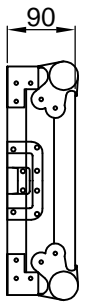

Top View

Front View

Side View

	<h1>FC106</h1>	Product description: PROFESSIONAL FLIGHTCASE - SEPARATE FRONT AND REAR COVER - 6 UNITS	
	Weight: TBA	Outer dimensions: (w x h x d) 529 x 319 x 687	Unit height: 6 HE