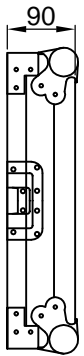

Top View

Front View

Side View

	<h1>FC108</h1>	Product description: PROFESSIONAL FLIGHTCASE - SEPARATE FRONT AND REAR COVER - 8 UNITS	
	Weight: TBA	Outer dimensions: (w x h x d) 529 x 408 x 687	Unit height: 8 HE