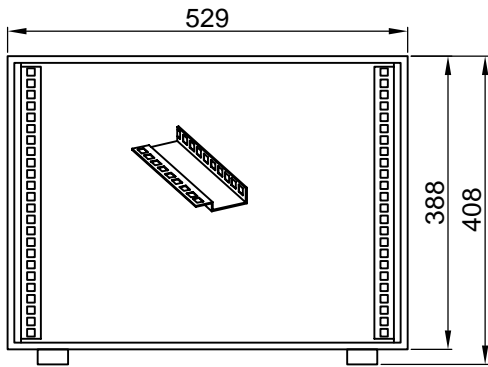

Top View

Front View

Side View

	<h1>FC108</h1>	Product description: PROFESSIONAL FLIGHTCASE - SEPARATE FRONT AND REAR COVER - 8 UNITS	
	Weight: TBA	Outer dimensions: (w x h x d) 529 x 408 x 687	Unit height: 8 HE