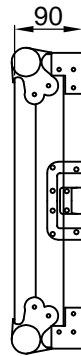

Top View

Front View

Side View

	<h1>FC108</h1>	Product description: PROFESSIONAL FLIGHTCASE - SEPARATE FRONT AND REAR COVER - 8 UNITS	
	Weight: TBA	Outer dimensions: (w x h x d) 529 x 408 x 687	Unit height: 8 HE