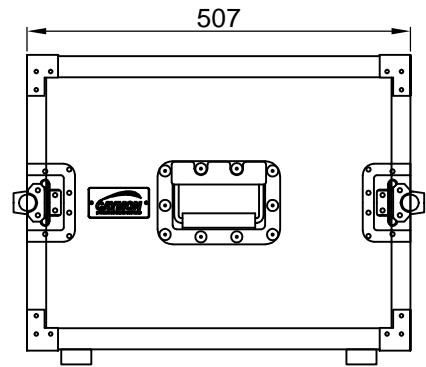

Top View

Front View

Side View

	<h1>FC108</h1>	Product description: PROFESSIONAL FLIGHTCASE - SEPARATE FRONT AND REAR COVER - 8 UNITS	
	Weight: TBA	Outer dimensions: (w x h x d) 529 x 408 x 687	Unit height: 8 HE