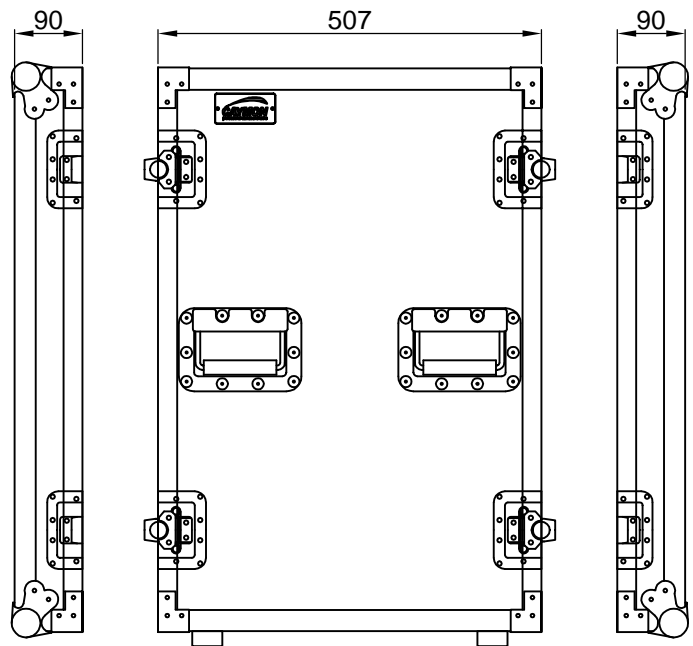

Top View

Front View

Side View

	<h1>FC116</h1>	Product description: PROFESSIONAL FLIGHTCASE - SEPARATE FRONT AND REAR COVER - 16 UNITS	
	Weight: TBA	Outer dimensions: (w x h x d) 529 x 764 x 687	Unit height: 16 HE