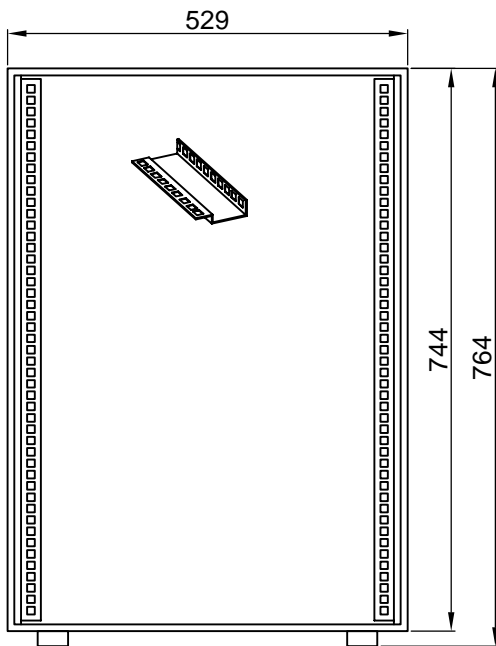

Top View

Front View

Side View

	<h1>FC116</h1>	Product description: PROFESSIONAL FLIGHTCASE - SEPARATE FRONT AND REAR COVER - 16 UNITS	
	Weight: TBA	Outer dimensions: (w x h x d) 529 x 764 x 687	Unit height: 16 HE