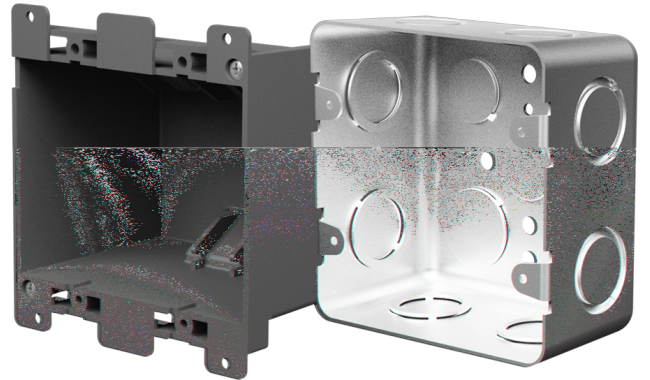

Especially made for the CASY052, these boxes can be mounted in any wall using one of these 2 available mounting boxes. A durable metal mounting box is available for installations in brick or concrete walls while a PVC variant is available for easy installation into dry walls.

Product Features:

Dimensions

101 x 109.4 x 72 mm (W x H x D) (WB20/FG)

102 x 101.3 x 54 mm (W x H x D) (WB20/FS)