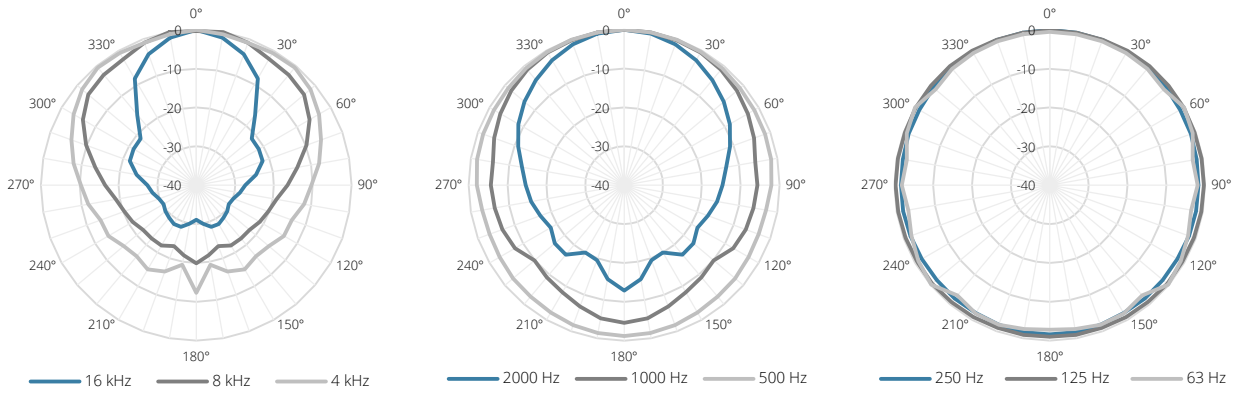

Impedance:

Voltage:

System specifications:

Max. Power		60 W
RMS Power		30 W
Speaker type		2-way coaxial
Drivers		4"
Impedance		16 Ω
Line Transformer Tappings	1	208 Ω - 100 V / Not used - 70 V / 24 W
	2	417 Ω - 100 V / 24 W - 70 V / 12 W
	3	833 Ω - 100 V / 12 W - 70 V / 6 W
Dispersion	Conical	165° (average 500 Hz to 5 kHz @ -6 dB)
Connectors		Waterproof AWX-5 connector
Sensitivity (1W/1m)		80 dB
Sound Pressure (Max. W/1m)	@ 16 Ω	95.1 dB
Frequency	Range (-10 dB)	65 Hz - 20 kHz
	Response (\pm 3 dB)	85 Hz - 20 kHz
Ingress Protection rating		IP65

Product Features:

Dimensions		205 x 170 x 258 mm (W x H x D)
Connection cable length		0.7 m
Construction		Polypropylene
Front finish		Aluminium grill
Mounting & handling		2-way Revolving mounting bracket
Weight		2.31 kg
Accessories	Included	5-pin connection cable (70 cm)
		2-way Revolving mounting bracket

Variants:

- ALTI4M/B - Black version
- ALTI4M/W - White version

Acoustical data graphs:

Horizontal Polars:

Vertical Polars:

Sensitivity:

Beamwidth (-3dB):

Directivity index: