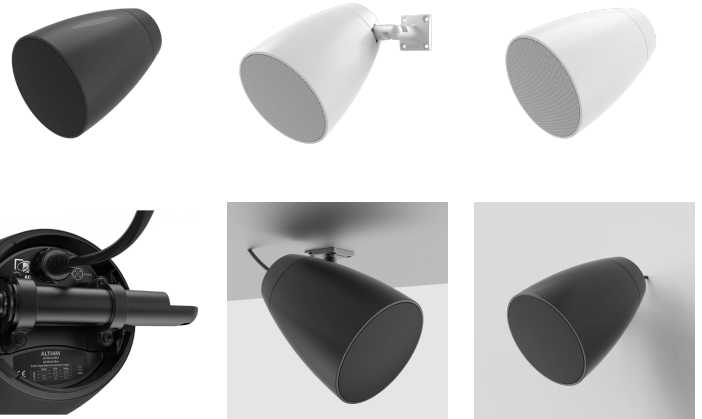

ALTI4M

2-way 4" design wall sound projector

Highlights:

- Innovative & unique design
- Wide opening angle
- AWX5™ waterproof connector
- Outdoor rated construction
- Countless mounting possibilities
- Multi-tapping 70V / 100V line transformer

"Don't feel like hanging around?"

The ALTI4M is a variant of the ALTI pendant speakers, featuring a die-cast mounting bracket for wall & ceiling mount purposes. This allows the same audio system design and identity throughout the entire installation in case some areas are not allowing pendant solutions being used due to the ceiling heights or structures. Acoustics and construction are identically crafted, while connections are made through weatherproof AWX5™ connectors, this construction has an IP65 rating.

The ALTI4M features a 2-way 4" driver combination with a coaxially mounted 1" soft dome tweeter and is fitted with a phase plug for excellent off-axis performance. The 2-way combination with a high-quality polypropylene enclosure and acoustic engineering craftsmanship guarantees premium performance for demanding applications. A continuous power handling of 30 Watt (RMS) and maximum power handling of 60 Watt is achieved.

Product Features:

Dimensions		205 x 170 x 258 mm (W x H x D)
Connection cable length		0.7 m
Construction		Polypropylene
Front finish		Aluminium grill
Mounting & handling		2-way Revolving mounting bracket
Weight		2.31 kg
Accessories	Included	5-pin connection cable (70 cm)
		2-way Revolving mounting bracket