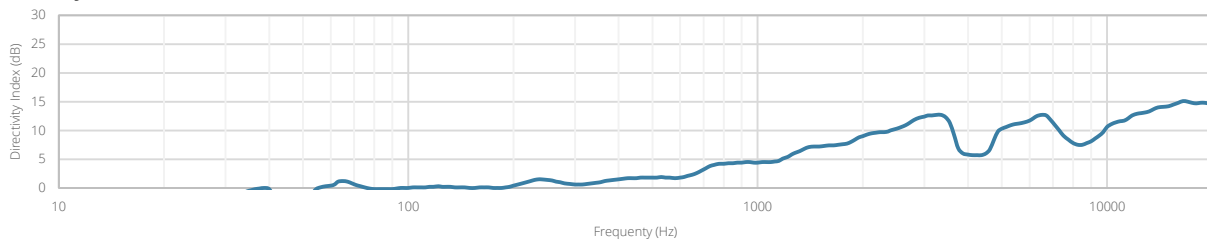

Variants:

- ALTI4M/B - Black version
- ALTI4M/W - White version

Acoustical data graphs:

Horizontal Polars:

Vertical Polars:

Sensitivity:

Beamwidth (-3dB):

Directivity index: