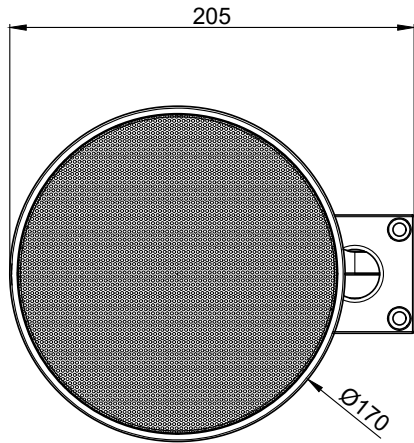

Product Features:

Dimensions		205 x 170 x 258 mm (W x H x D)
Connection cable length		0.7 m
Construction		Polypropylene
Front finish		Aluminium grill
Mounting & handling		2-way Revolving mounting bracket
Weight		2.31 kg
Accessories	Included	5-pin connection cable (70 cm)
		2-way Revolving mounting bracket

Variants:

- ALTI4M/B - Black version
- ALTI4M/W - White version

Acoustical data graphs:

Horizontal Polars:

Vertical Polars:

Sensitivity:

Beamwidth (-3dB):

Directivity index:

ALTI4M

Product description:

2-WAY 4" PROJECTOR SPEAKER 24W -
70V/100V & 16 OHM

Weight:

TBA

Outer dimensions:
(w x h x d)

205 x 170 x 257

Unit height: