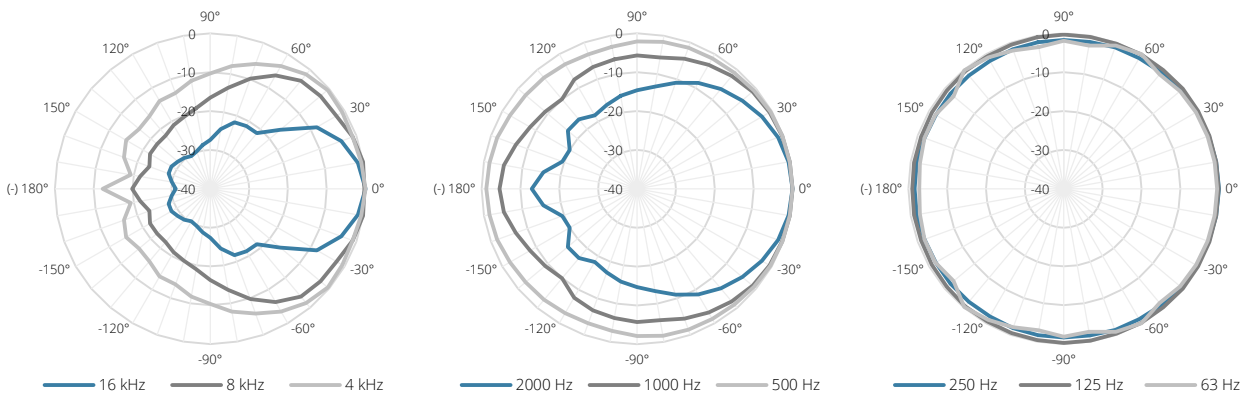

Product Features:

Dimensions		205 x 170 x 258 mm (W x H x D)
Connection cable length		0.7 m
Construction		Polypropylene
Front finish		Aluminium grill
Mounting & handling		2-way Revolving mounting bracket
Weight		2.31 kg
Accessories	Included	5-pin connection cable (70 cm)
		2-way Revolving mounting bracket

Variants:

- ALTI4M/B - Black version
- ALTI4M/W - White version

Acoustical data graphs:

Horizontal Polars:

Vertical Polars:

Sensitivity:

Beamwidth (-3dB):

Directivity index: