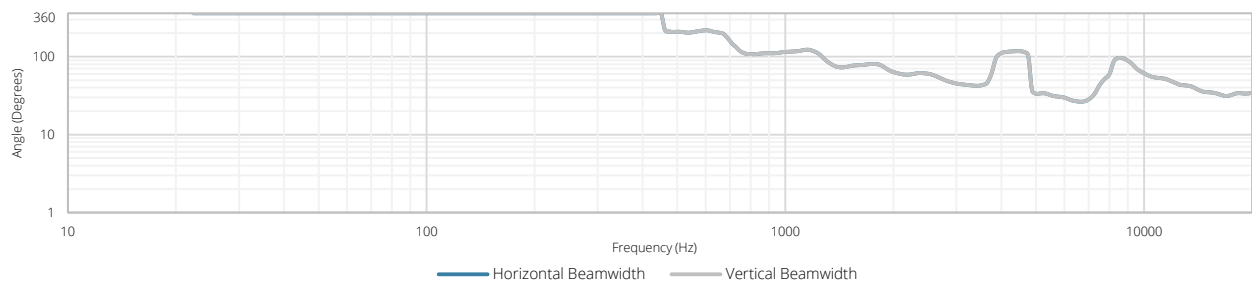

Variants:

- ALTI4M/B - Black version
- ALTI4M/W - White version

Acoustical data graphs:

Horizontal Polars:

Vertical Polars:

Sensitivity:

Beamwidth (-3dB):

Directivity index: