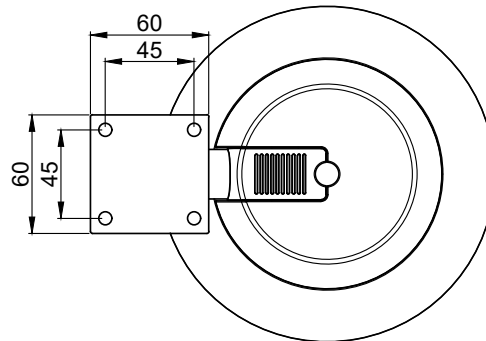

Product Features:

Dimensions		205 x 170 x 258 mm (W x H x D)
Connection cable length		0.7 m
Construction		Polypropylene
Front finish		Aluminium grill
Mounting & handling		2-way Revolving mounting bracket
Weight		2.31 kg
Accessories	Included	5-pin connection cable (70 cm)
		2-way Revolving mounting bracket

ALTI4M

Product description:

2-WAY 4" PROJECTOR SPEAKER 24W -
70V/100V & 16 OHM

Weight:

TBA

Outer dimensions:
(w x h x d)

205 x 170 x 257

Unit height: