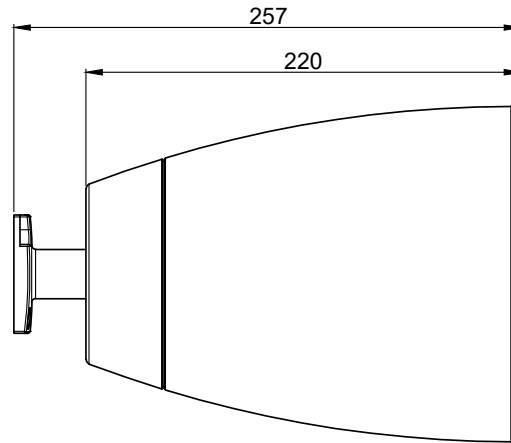

Product Features:

Dimensions		205 x 170 x 258 mm (W x H x D)
Connection cable length		0.7 m
Construction		Polypropylene
Front finish		Aluminium grill
Mounting & handling		2-way Revolving mounting bracket
Weight		2.31 kg
Accessories	Included	5-pin connection cable (70 cm)
		2-way Revolving mounting bracket

Variants:

- ALTI4M/B - Black version
- ALTI4M/W - White version

Acoustical data graphs:

Horizontal Polars:

Vertical Polars:

Sensitivity:

Beamwidth (-3dB):

Directivity index:

ALTI4M

Product description:

2-WAY 4" PROJECTOR SPEAKER 24W -
70V/100V & 16 OHM

Weight:

TBA

Outer dimensions:
(w x h x d)

205 x 170 x 257

Unit height: