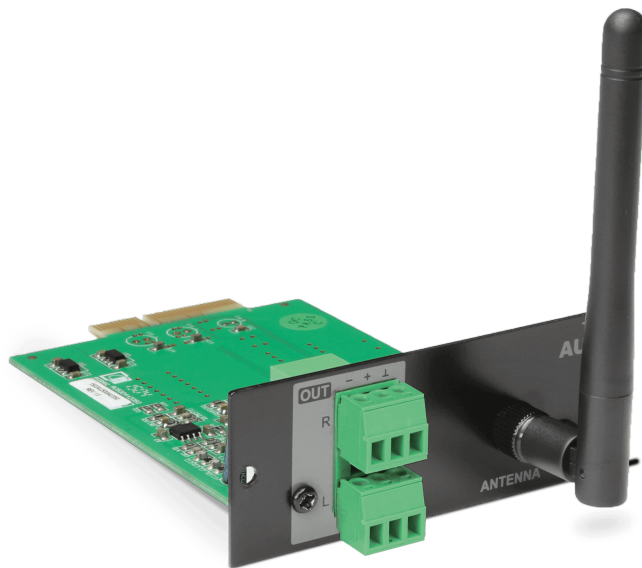

BMP40

SourceCon™ professional Bluetooth module

Highlights:

- Works with any SourceCon™ enabled device
- Up to 30 meter Bluetooth transmission
- 8 devices pairing memory
- Pin code protection
- Extendable antenne
- Version 4.1 /output class 2

Product information:

The BMP40 receiver offers wireless connection possibilities for audio playback from any Bluetooth compatible portable device including laptops, smartphones, tablets or any other. A long range transmission distance (up to 30 meters) is possible depending on the installed environment.

Device discovery and pairing protection with a storage up to 8 authorized devices shall prevent playback from unauthorized users in public area's. All media information such as track and artist information can be retrieved from the BMP40 (if supported by the connected device), while playback control is possible from the connected device or remote control. Discover more about our modular audio players

Applications:

- Retail
- Public facilities
- Corporate spaces
- Houses of worship
- Clubs, bars, restaurants

System specifications:

Connection		SourceCon™ interface card slot
Inputs		Bluetooth receiver
Outputs	Type	Balanced stereo line outputs (3-pin Euro Terminal Block (Pitch - 3.81 mm))
	Level	8 dB ~ 82 dB
Bluetooth specification		V4.1
		Class 2 output power
THD+N (@ 1 kHz)		< 0.07%
Crosstalk (@ 1 kHz)		80 dB
Power	Consumption	0.5 W